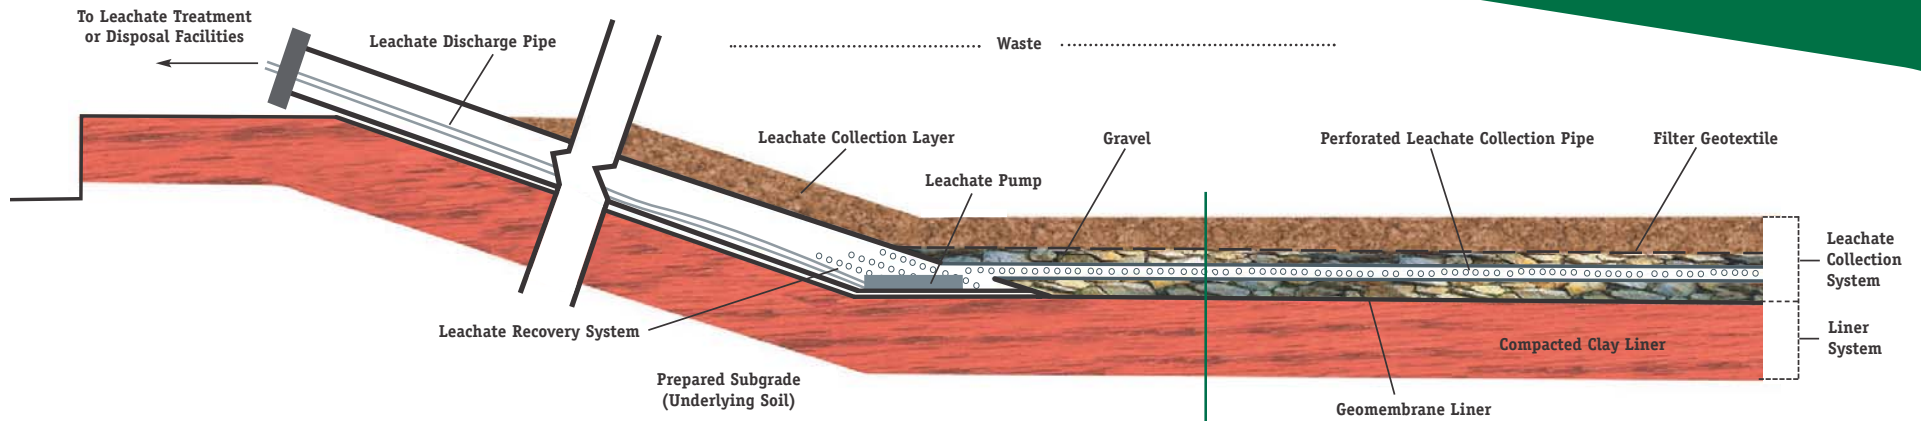

Typical Leachate Collection and Recovery System

(section view)

NOTE: The leachate collection and recovery system collects and removes liquids from the landfill. The liner system prevents leachate from leaving the landfill.

From everyday collection to environmental protection, look to the NEW Waste Management.