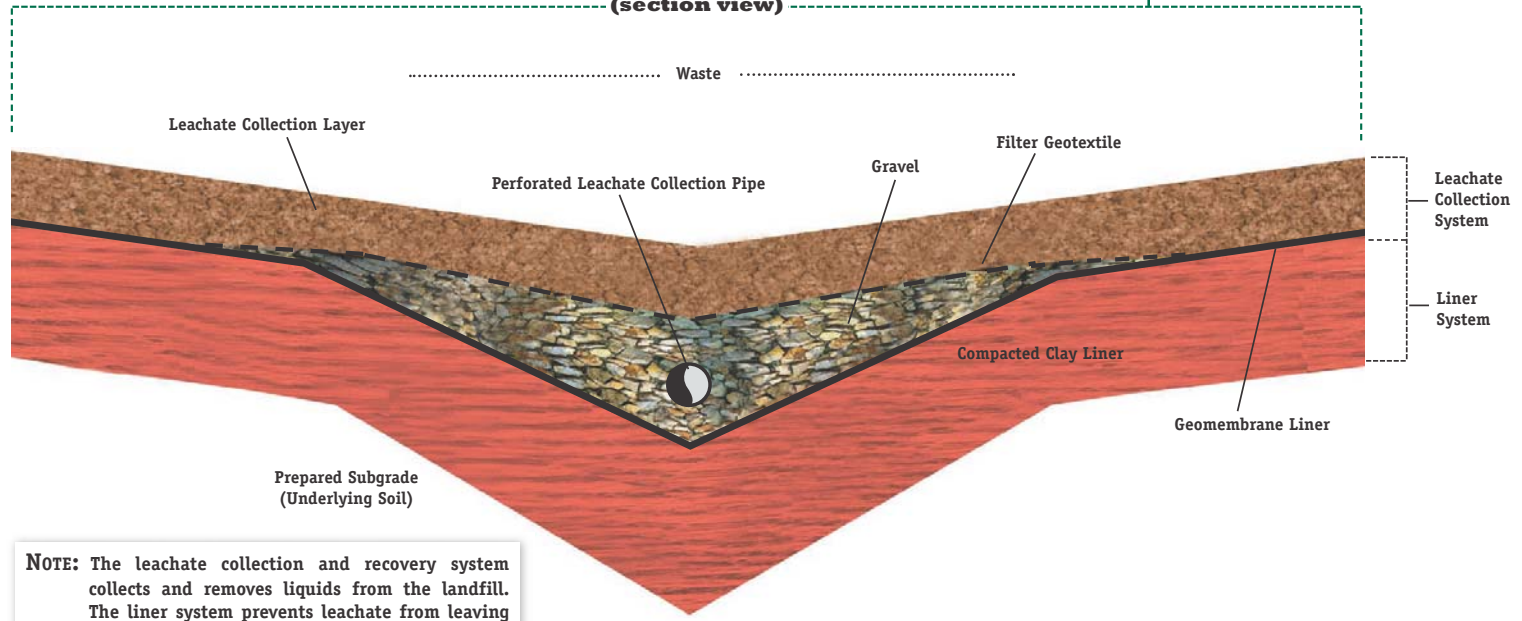

Typical Leachate Collection and Recovery System

(section view)

NOTE: The leachate collection and recovery system collects and removes liquids from the landfill. The liner system prevents leachate from leaving the landfill.

From everyday collection to environmental protection, look to the NEW Waste Management.